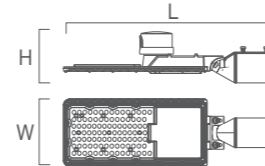

LED STREET LIGHT

FAYEI

Item Code	Wattage	Material	PF	LED Chips	Luminous flux	Color temp.	Product size
01ST-FAYEI-50W	50W	Die-casting aluminum+PC	>0.9	100pcs	6500LM	6000-6500K	500*160*38mm
01ST-FAYEI-100W	100W	Die-casting aluminum+PC	>0.9	200pcs	13000LM	6000-6500K	636.6*211*38mm
01ST-FAYEI-150W	150W	Die-casting aluminum+PC	>0.9	300pcs	19500LM	6000-6500K	675*255*83mm
01ST-FAYEI-200W	200W	Die-casting aluminum+PC	>0.9	400pcs	26000LM	6000-6500K	783*260*83mm

LED STREET LIGHT

LEAP

Item Code	Wattage	Material	PF	LED Chips	Luminous flux	Color temp.	Product size
01ST-LEAP-50W	50W	Aluminum+PC	>0.9	72pcs	5000LM	6000-6500K	138*23*408mm
01ST-LEAP-100W	100W	Aluminum+PC	>0.9	144pcs	12000LM	6000-6500K	151*23*460mm
01ST-LEAP-150W	150W	Aluminum+PC	>0.9	216pcs	18000LM	6000-6500K	183*23*537mm
01ST-LEAP-200W	200W	Aluminum+PC	>0.9	288pcs	24000LM	6000-6500K	211*24*650mm

LED STREET LIGHT

EAGLE

Item Code	Wattage	Material	PF	LED Chips	Luminous flux	Color temp.	Product size
01ST-EAGLE-50W	50W	Die-casting aluminum	>0.9	80pcs	5500LM	6000-6500K	480*200*90mm
01ST-EAGLE-100W	100W	Die-casting aluminum	>0.9	130pcs	11000LM	6000-6500K	550*220*90mm
01ST-EAGLE-150W	150W	Die-casting aluminum	>0.9	215pcs	16500LM	6000-6500K	675*295*90mm

LED STREET LIGHT

FLIGHT

Item Code	Wattage	Material	PF	LED Chips	Luminous flux	Color temp.	Product size
01ST-FLIGHT-50W	50W	Aluminum+PC	>0.9	SMD2835*72PCS	5000LM	6000K-6500K	445*113*75mm
01ST-FLIGHT-100W	100W	Aluminum+PC	>0.9	SMD2835*144PCS	10000LM	6000K-6500K	500*128*75mm
01ST-FLIGHT-150W	150W	Aluminum+PC	>0.9	SMD2835*216PCS	15000LM	6000K-6500K	565*164*75mm
01ST-FLIGHT-200W	200W	Aluminum+PC	>0.9	SMD2835*288PCS	20000LM	6000K-6500K	685*196*75mm