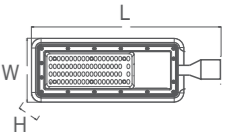

LED STREET LIGHT

LEAP

Item Code	Wattage	Material	PF	LED Chips	Luminous flux	Color temp.	Product size
01ST-LEAP-50W	50W	Aluminum+PC	>0.9	72pcs	5000LM	6000-6500K	138*23*408mm
01ST-LEAP-100W	100W	Aluminum+PC	>0.9	144pcs	12000LM	6000-6500K	151*23*460mm
01ST-LEAP-150W	150W	Aluminum+PC	>0.9	216pcs	18000LM	6000-6500K	183*23*537mm
01ST-LEAP-200W	200W	Aluminum+PC	>0.9	288pcs	24000LM	6000-6500K	211*24*650mm

LED STREET LIGHT

EAGLE

Item Code	Wattage	Material	PF	LED Chips	Luminous flux	Color temp.	Product size
01ST-EAGLE-50W	50W	Die-casting aluminum	>0.9	80pcs	5500LM	6000-6500K	480*200*90mm
01ST-EAGLE-100W	100W	Die-casting aluminum	>0.9	130pcs	11000LM	6000-6500K	550*220*90mm
01ST-EAGLE-150W	150W	Die-casting aluminum	>0.9	215pcs	16500LM	6000-6500K	675*295*90mm

LED STREET LIGHT

FLIGHT

Item Code	Wattage	Material	PF	LED Chips	Luminous flux	Color temp.	Product size
01ST-FLIGHT-50W	50W	Aluminum+PC	>0.9	SMD2835*72PCS	5000LM	6000K-6500K	445*113*75mm
01ST-FLIGHT-100W	100W	Aluminum+PC	>0.9	SMD2835*144PCS	10000LM	6000K-6500K	500*128*75mm
01ST-FLIGHT-150W	150W	Aluminum+PC	>0.9	SMD2835*216PCS	15000LM	6000K-6500K	565*164*75mm
01ST-FLIGHT-200W	200W	Aluminum+PC	>0.9	SMD2835*288PCS	20000LM	6000K-6500K	685*196*75mm