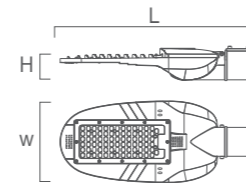

LED STREET LIGHT

FAYEI

Item Code	Wattage	Material	PF	LED Chips	Luminous flux	Color temp.	Product size
01ST-FAYEI-50W	50W	Die-casting aluminum+PC	>0.9	100pcs	6500LM	6000-6500K	500*160*38mm
01ST-FAYEI-100W	100W	Die-casting aluminum+PC	>0.9	200pcs	13000LM	6000-6500K	636.6*211*38mm
01ST-FAYEI-150W	150W	Die-casting aluminum+PC	>0.9	300pcs	19500LM	6000-6500K	675*255*83mm
01ST-FAYEI-200W	200W	Die-casting aluminum+PC	>0.9	400pcs	26000LM	6000-6500K	783*260*83mm

LED STREET LIGHT

LEAP

Item Code	Wattage	Material	PF	LED Chips	Luminous flux	Color temp.	Product size
01ST-LEAP-50W	50W	Aluminum+PC	>0.9	72pcs	5000LM	6000-6500K	138*23*408mm
01ST-LEAP-100W	100W	Aluminum+PC	>0.9	144pcs	12000LM	6000-6500K	151*23*460mm
01ST-LEAP-150W	150W	Aluminum+PC	>0.9	216pcs	18000LM	6000-6500K	183*23*537mm
01ST-LEAP-200W	200W	Aluminum+PC	>0.9	288pcs	24000LM	6000-6500K	211*24*650mm

LED STREET LIGHT

EAGLE

Item Code	Wattage	Material	PF	LED Chips	Luminous flux	Color temp.	Product size
01ST-EAGLE-50W	50W	Die-casting aluminum	>0.9	80pcs	5500LM	6000-6500K	480*200*90mm
01ST-EAGLE-100W	100W	Die-casting aluminum	>0.9	130pcs	11000LM	6000-6500K	550*220*90mm
01ST-EAGLE-150W	150W	Die-casting aluminum	>0.9	215pcs	16500LM	6000-6500K	675*295*90mm

LED STREET LIGHT

FLIGHT

Item Code	Wattage	Material	PF	LED Chips	Luminous flux	Color temp.	Product size
01ST-FLIGHT-50W	50W	Aluminum+PC	>0.9	SMD2835*72PCS	5000LM	6000K-6500K	445*113*75mm
01ST-FLIGHT-100W	100W	Aluminum+PC	>0.9	SMD2835*144PCS	10000LM	6000K-6500K	500*128*75mm
01ST-FLIGHT-150W	150W	Aluminum+PC	>0.9	SMD2835*216PCS	15000LM	6000K-6500K	565*164*75mm
01ST-FLIGHT-200W	200W	Aluminum+PC	>0.9	SMD2835*288PCS	20000LM	6000K-6500K	685*196*75mm