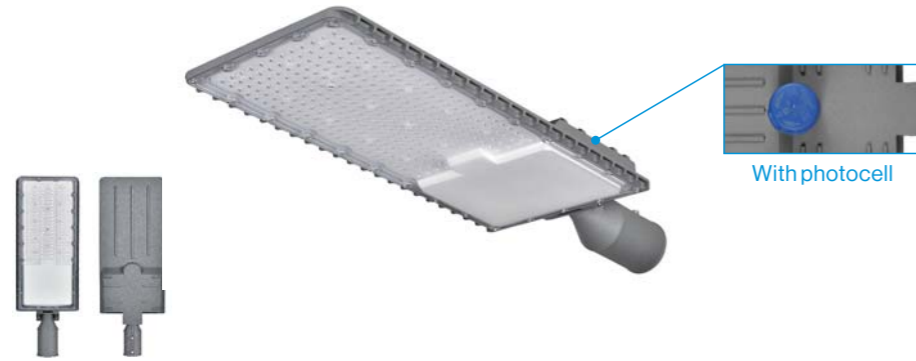

LED STREET LIGHT

FAYEI

Item Code	Wattage	Material	PF	LED Chips	Luminous flux	Color temp.	Product size
01ST-FAYEI-50W	50W	Die-casting aluminum+PC	>0.9	100pcs	6500LM	6000-6500K	500*160*38mm
01ST-FAYEI-100W	100W	Die-casting aluminum+PC	>0.9	200pcs	13000LM	6000-6500K	636.6*211*38mm
01ST-FAYEI-150W	150W	Die-casting aluminum+PC	>0.9	300pcs	19500LM	6000-6500K	675*255*83mm
01ST-FAYEI-200W	200W	Die-casting aluminum+PC	>0.9	400pcs	26000LM	6000-6500K	783*260*83mm

LED STREET LIGHT

LEAP

Item Code	Wattage	Material	PF	LED Chips	Luminous flux	Color temp.	Product size
01ST-LEAP-50W	50W	Aluminum+PC	>0.9	72pcs	5000LM	6000-6500K	138*23*408mm
01ST-LEAP-100W	100W	Aluminum+PC	>0.9	144pcs	12000LM	6000-6500K	151*23*460mm
01ST-LEAP-150W	150W	Aluminum+PC	>0.9	216pcs	18000LM	6000-6500K	183*23*537mm
01ST-LEAP-200W	200W	Aluminum+PC	>0.9	288pcs	24000LM	6000-6500K	211*24*650mm

LED STREET LIGHT

EAGLE

Item Code	Wattage	Material	PF	LED Chips	Luminous flux	Color temp.	Product size
01ST-EAGLE-50W	50W	Die-casting aluminum	>0.9	80pcs	5500LM	6000-6500K	480*200*90mm
01ST-EAGLE-100W	100W	Die-casting aluminum	>0.9	130pcs	11000LM	6000-6500K	550*220*90mm
01ST-EAGLE-150W	150W	Die-casting aluminum	>0.9	215pcs	16500LM	6000-6500K	675*295*90mm

LED STREET LIGHT

FLIGHT

Item Code	Wattage	Material	PF	LED Chips	Luminous flux	Color temp.	Product size
01ST-FLIGHT-50W	50W	Aluminum+PC	>0.9	SMD2835*72PCS	5000LM	6000K-6500K	445*113*75mm
01ST-FLIGHT-100W	100W	Aluminum+PC	>0.9	SMD2835*144PCS	10000LM	6000K-6500K	500*128*75mm
01ST-FLIGHT-150W	150W	Aluminum+PC	>0.9	SMD2835*216PCS	15000LM	6000K-6500K	565*164*75mm
01ST-FLIGHT-200W	200W	Aluminum+PC	>0.9	SMD2835*288PCS	20000LM	6000K-6500K	685*196*75mm