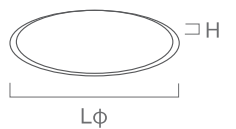

LED CEILING LIGHT

3000K 4000K 6500K

SUNRISE

LED CEILING LIGHT

CHESS

Pin type E27 lifting type Rotate type (CCT Available)

| Item Code | Wattage | Material | PF | Luminous flux | Color temp. | Product size |
|-------------|---------|----------|------|---------------|-----------------|--------------|
| 02CL-RW-18W | 18W | ABS | >0.9 | 1800LM | 3000/4000/6500K | φ230*25mm |
| 02CL-RW-24W | 24W | ABS | >0.9 | 2400LM | 3000/4000/6500K | φ300*25mm |
| 02CL-RW-32W | 32W | ABS | >0.9 | 3200LM | 3000/4000/6500K | φ400*25mm |
| 02CL-RW-40W | 40W | ABS | >0.9 | 4000LM | 3000/4000/6500K | φ500*27mm |
| 02CL-RW-50W | 50W | ABS | >0.9 | 5000LM | 3000/4000/6500K | φ600*27mm |
| 02CL-RW-70W | 70W | ABS | >0.9 | 7000LM | 3000/4000/6500K | φ750*27mm |

| Item Code | Wattage | Material | PF | Luminous flux | Color temp. | Product size |
|-----------------|---------|----------|------|---------------|-----------------|--------------|
| 02CL-RW-YB-12-D | 12W | PP | >0.5 | 1080LM | 3000/4000/6500K | φ230*45mm |
| 02CL-RW-YB-18-D | 18W | PP | >0.5 | 1620LM | 3000/4000/6500K | φ280*47mm |
| 02CL-RW-YB-24-D | 24W | PP | >0.5 | 2160LM | 3000/4000/6500K | φ380*57mm |
| 02CL-RW-YB-36 | 36W | PP | >0.9 | 3240LM | 3000/4000/6500K | φ380*57mm |
| 02CL-RW-YB-45 | 45W | PP | >0.9 | 4050LM | 3000/4000/6500K | φ480*60mm |