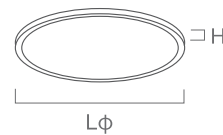

LED CEILING LIGHT

3000K 4000K 6500K

SUNRISE

LED CEILING LIGHT

CHESS

Pin type E27 lifting type Rotate type (CCT Available)

| Item Code | Wattage | Material | PF | Luminous flux | Color temp. | Product size |
|-------------|---------|----------|------|---------------|-----------------|--------------|
| 02CL-RW-18W | 18W | ABS | >0.9 | 1800LM | 3000/4000/6500K | φ230*25mm |
| 02CL-RW-24W | 24W | ABS | >0.9 | 2400LM | 3000/4000/6500K | φ300*25mm |
| 02CL-RW-32W | 32W | ABS | >0.9 | 3200LM | 3000/4000/6500K | φ400*25mm |
| 02CL-RW-40W | 40W | ABS | >0.9 | 4000LM | 3000/4000/6500K | φ500*27mm |
| 02CL-RW-50W | 50W | ABS | >0.9 | 5000LM | 3000/4000/6500K | φ600*27mm |
| 02CL-RW-70W | 70W | ABS | >0.9 | 7000LM | 3000/4000/6500K | φ750*27mm |

| Item Code | Wattage | Material | PF | Luminous flux | Color temp. | Product size |
|-----------------|---------|----------|------|---------------|-----------------|--------------|
| 02CL-RW-YB-12-D | 12W | PP | >0.5 | 1080LM | 3000/4000/6500K | φ230*45mm |
| 02CL-RW-YB-18-D | 18W | PP | >0.5 | 1620LM | 3000/4000/6500K | φ280*47mm |
| 02CL-RW-YB-24-D | 24W | PP | >0.5 | 2160LM | 3000/4000/6500K | φ380*57mm |
| 02CL-RW-YB-36 | 36W | PP | >0.9 | 3240LM | 3000/4000/6500K | φ380*57mm |
| 02CL-RW-YB-45 | 45W | PP | >0.9 | 4050LM | 3000/4000/6500K | φ480*60mm |